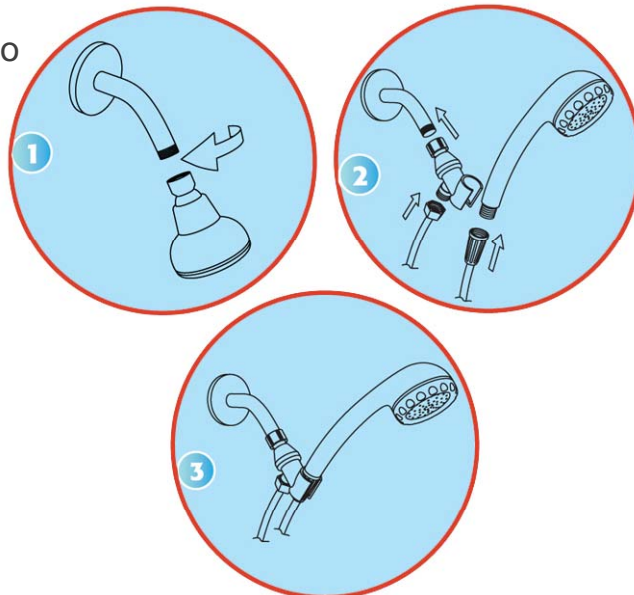

### 5 pcs set includes:

- A fitted chrome coated 5 functions showerhead (especially designed to attach to the figures)
- 2 colorful figures
- 2 decorative hangers for figures

### 7 pcs set also includes:

- 2m/80" hose
- arm bracket

## How to use the fun figures

- Attach the figure to the shower head while the figure is slightly tilted to the left.
- Turn the figure clockwise until it is upright
- Make sure that the two bulges on the sides of the showerhead are securely located in their slots.

## 3 Steps Easy installation

1. Remove existing shower head.
2. Hand tighten shower arm mount (included) to shower arm.  
Place the 2 black sealing rings inside the inner thread on both sides of the hose
3. Hand tighten hexagonal end of the hose to shower arm mount and conical end of the hose to hand shower.  
Place shower head in shower arm mount